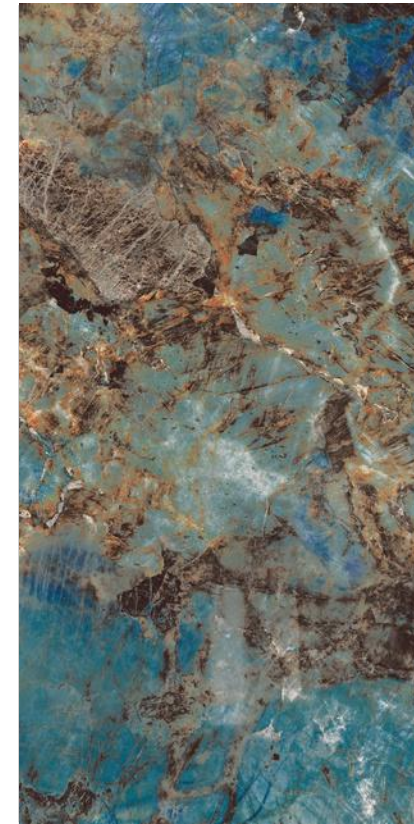

**Hybrid**Gleam

FLOOR  
REAL CASTOR

DECORE

FLOOR REAL CASTOR

Decor Random :1

DIOR SILVER DECOR

**REAL CASTOR**
Random0 2
800x1600mm

Surface :  **HybridGleam**