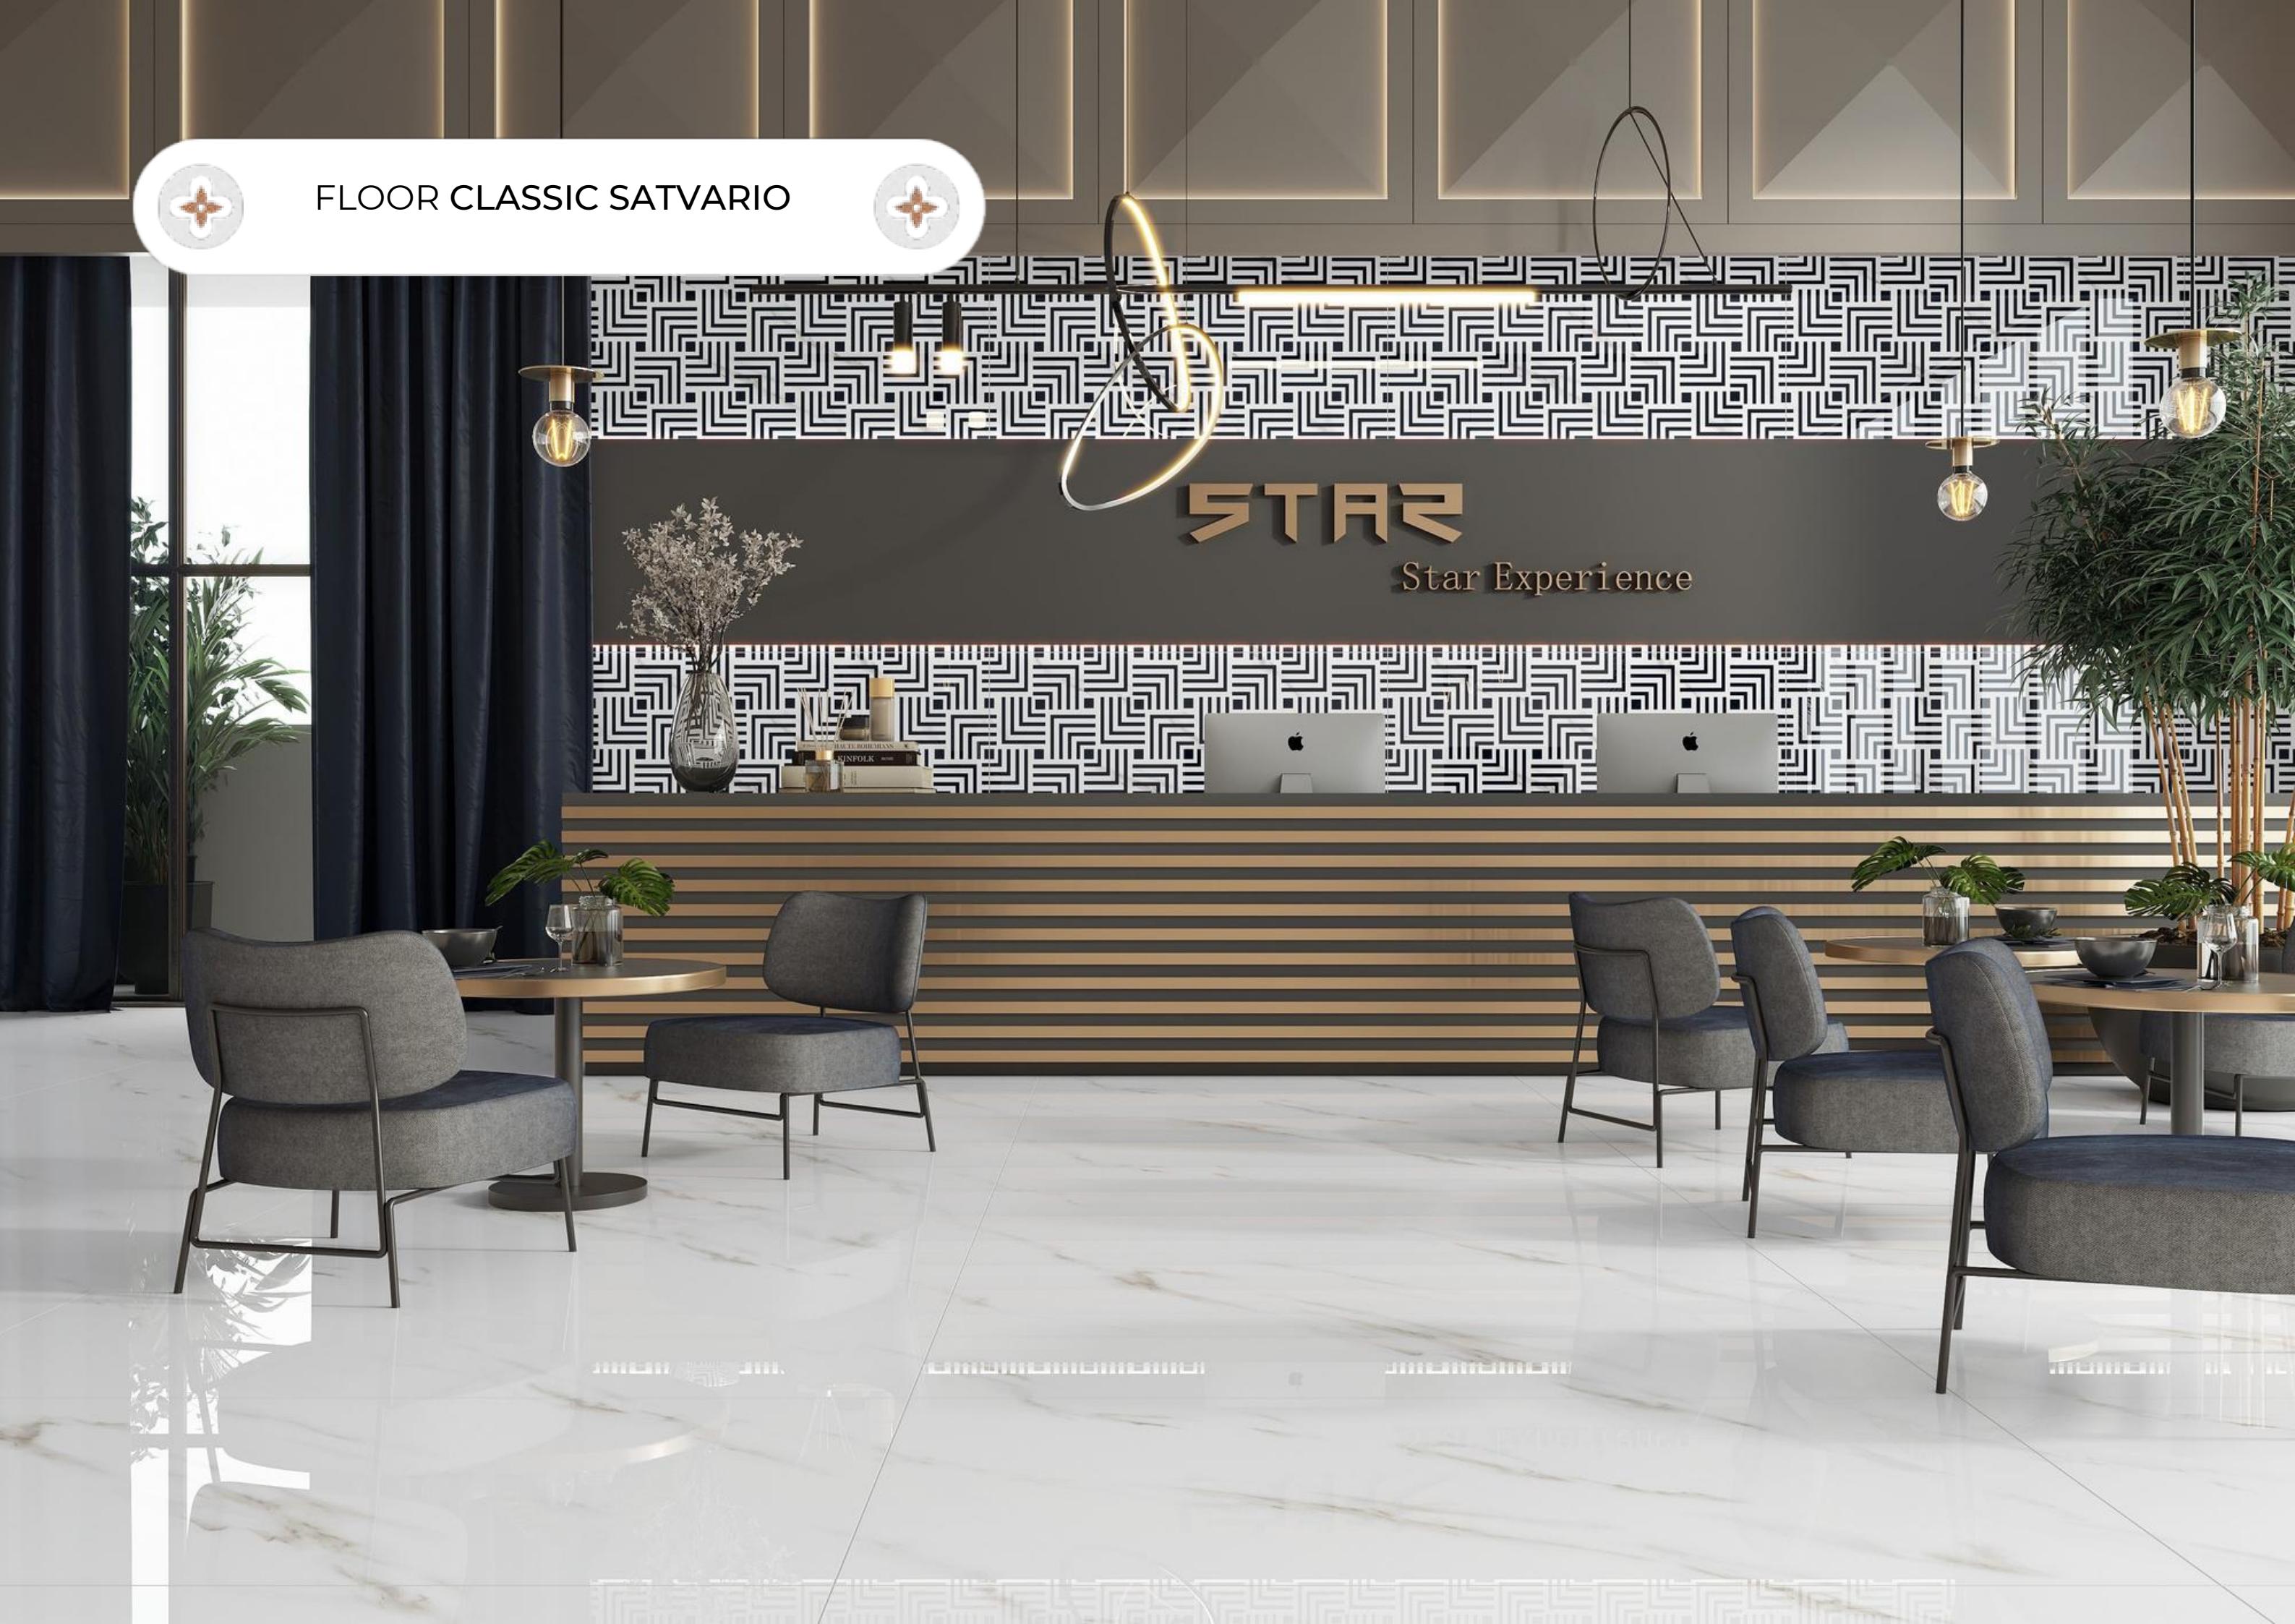

MELODY & DECORE

FLOOR & WALL  
CLASSIC SATVARIO

DECORE

FLOOR CLASSIC SATVARIO

Decor Random : 1

CLASSIC SATVARIO DECOR

◆ CLASSIC SATVARIO Random03 800x1600mm ◆

Surface :