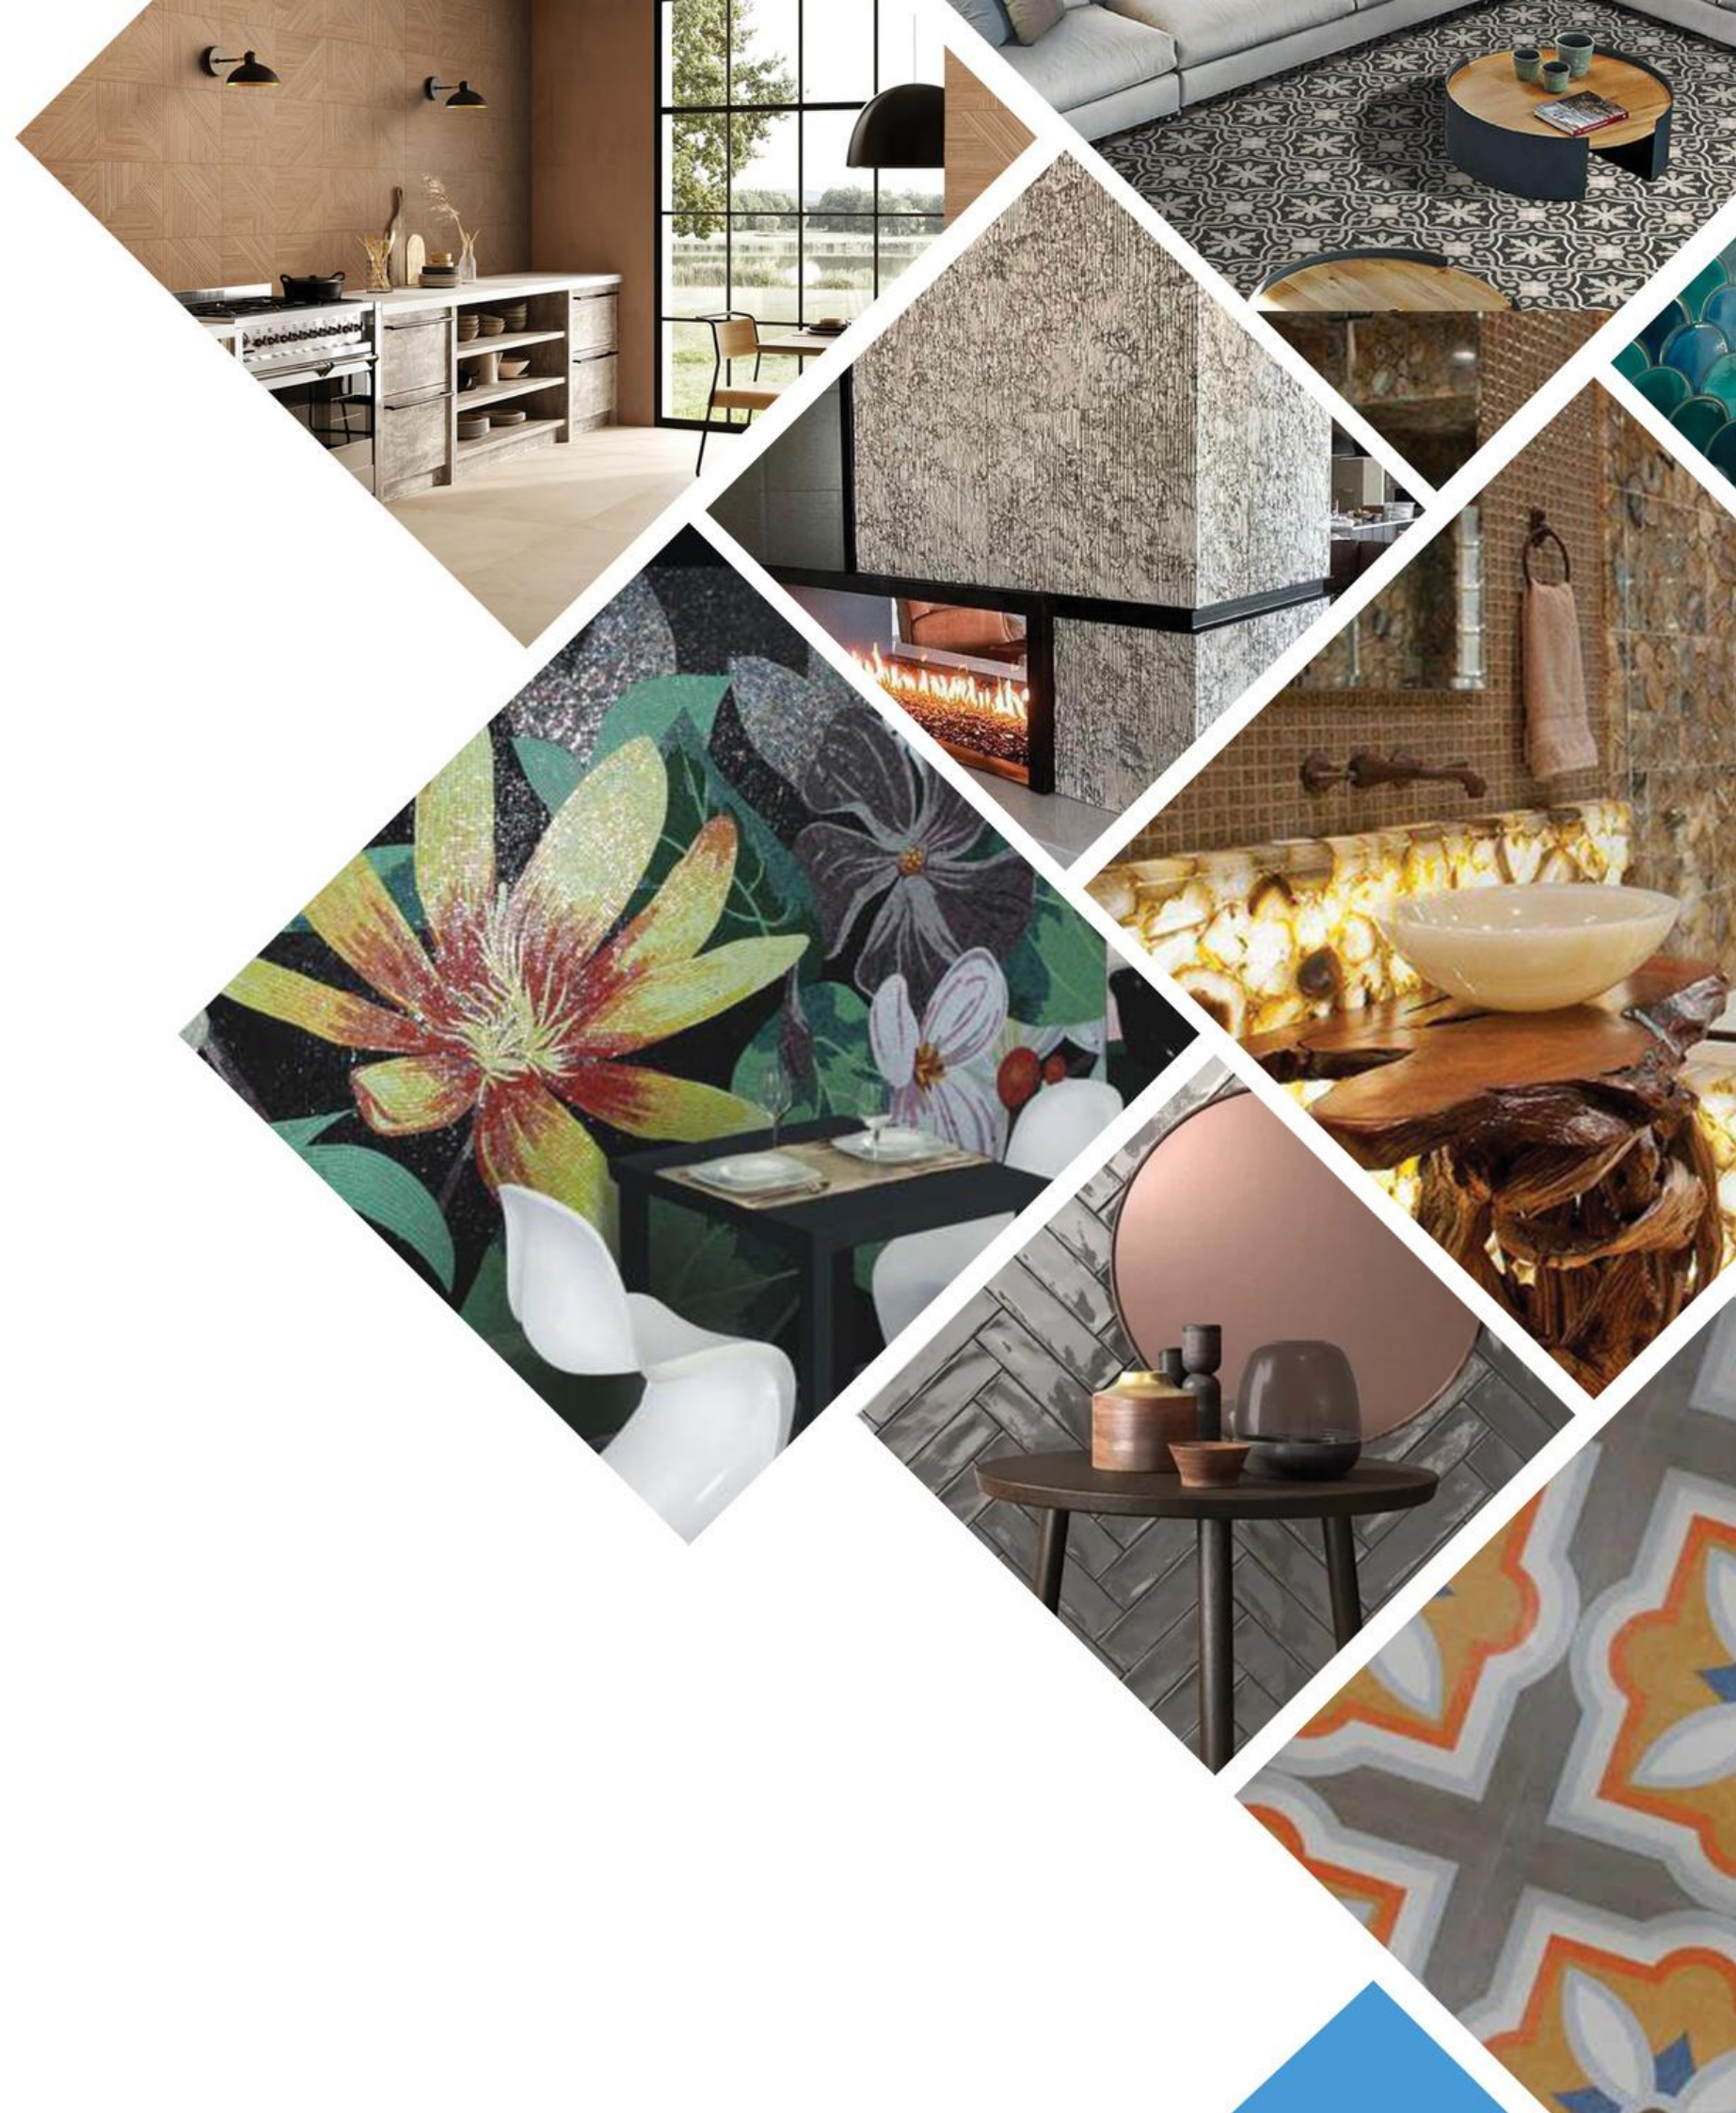

Since 1962

INDIA'S MOST RELIABLE  
**DESIGNER TILES**  
& STONE COMPANY

[www.thestonepeople.in](http://www.thestonepeople.in)

MAKE YOUR PLACE DIVINE WITH  
PERFECT AMOUNT OF SHINE

A perfect fusion of sophistication and subtle shine.  
That strikes the ideal balance,  
adding touch of elegance to your space.