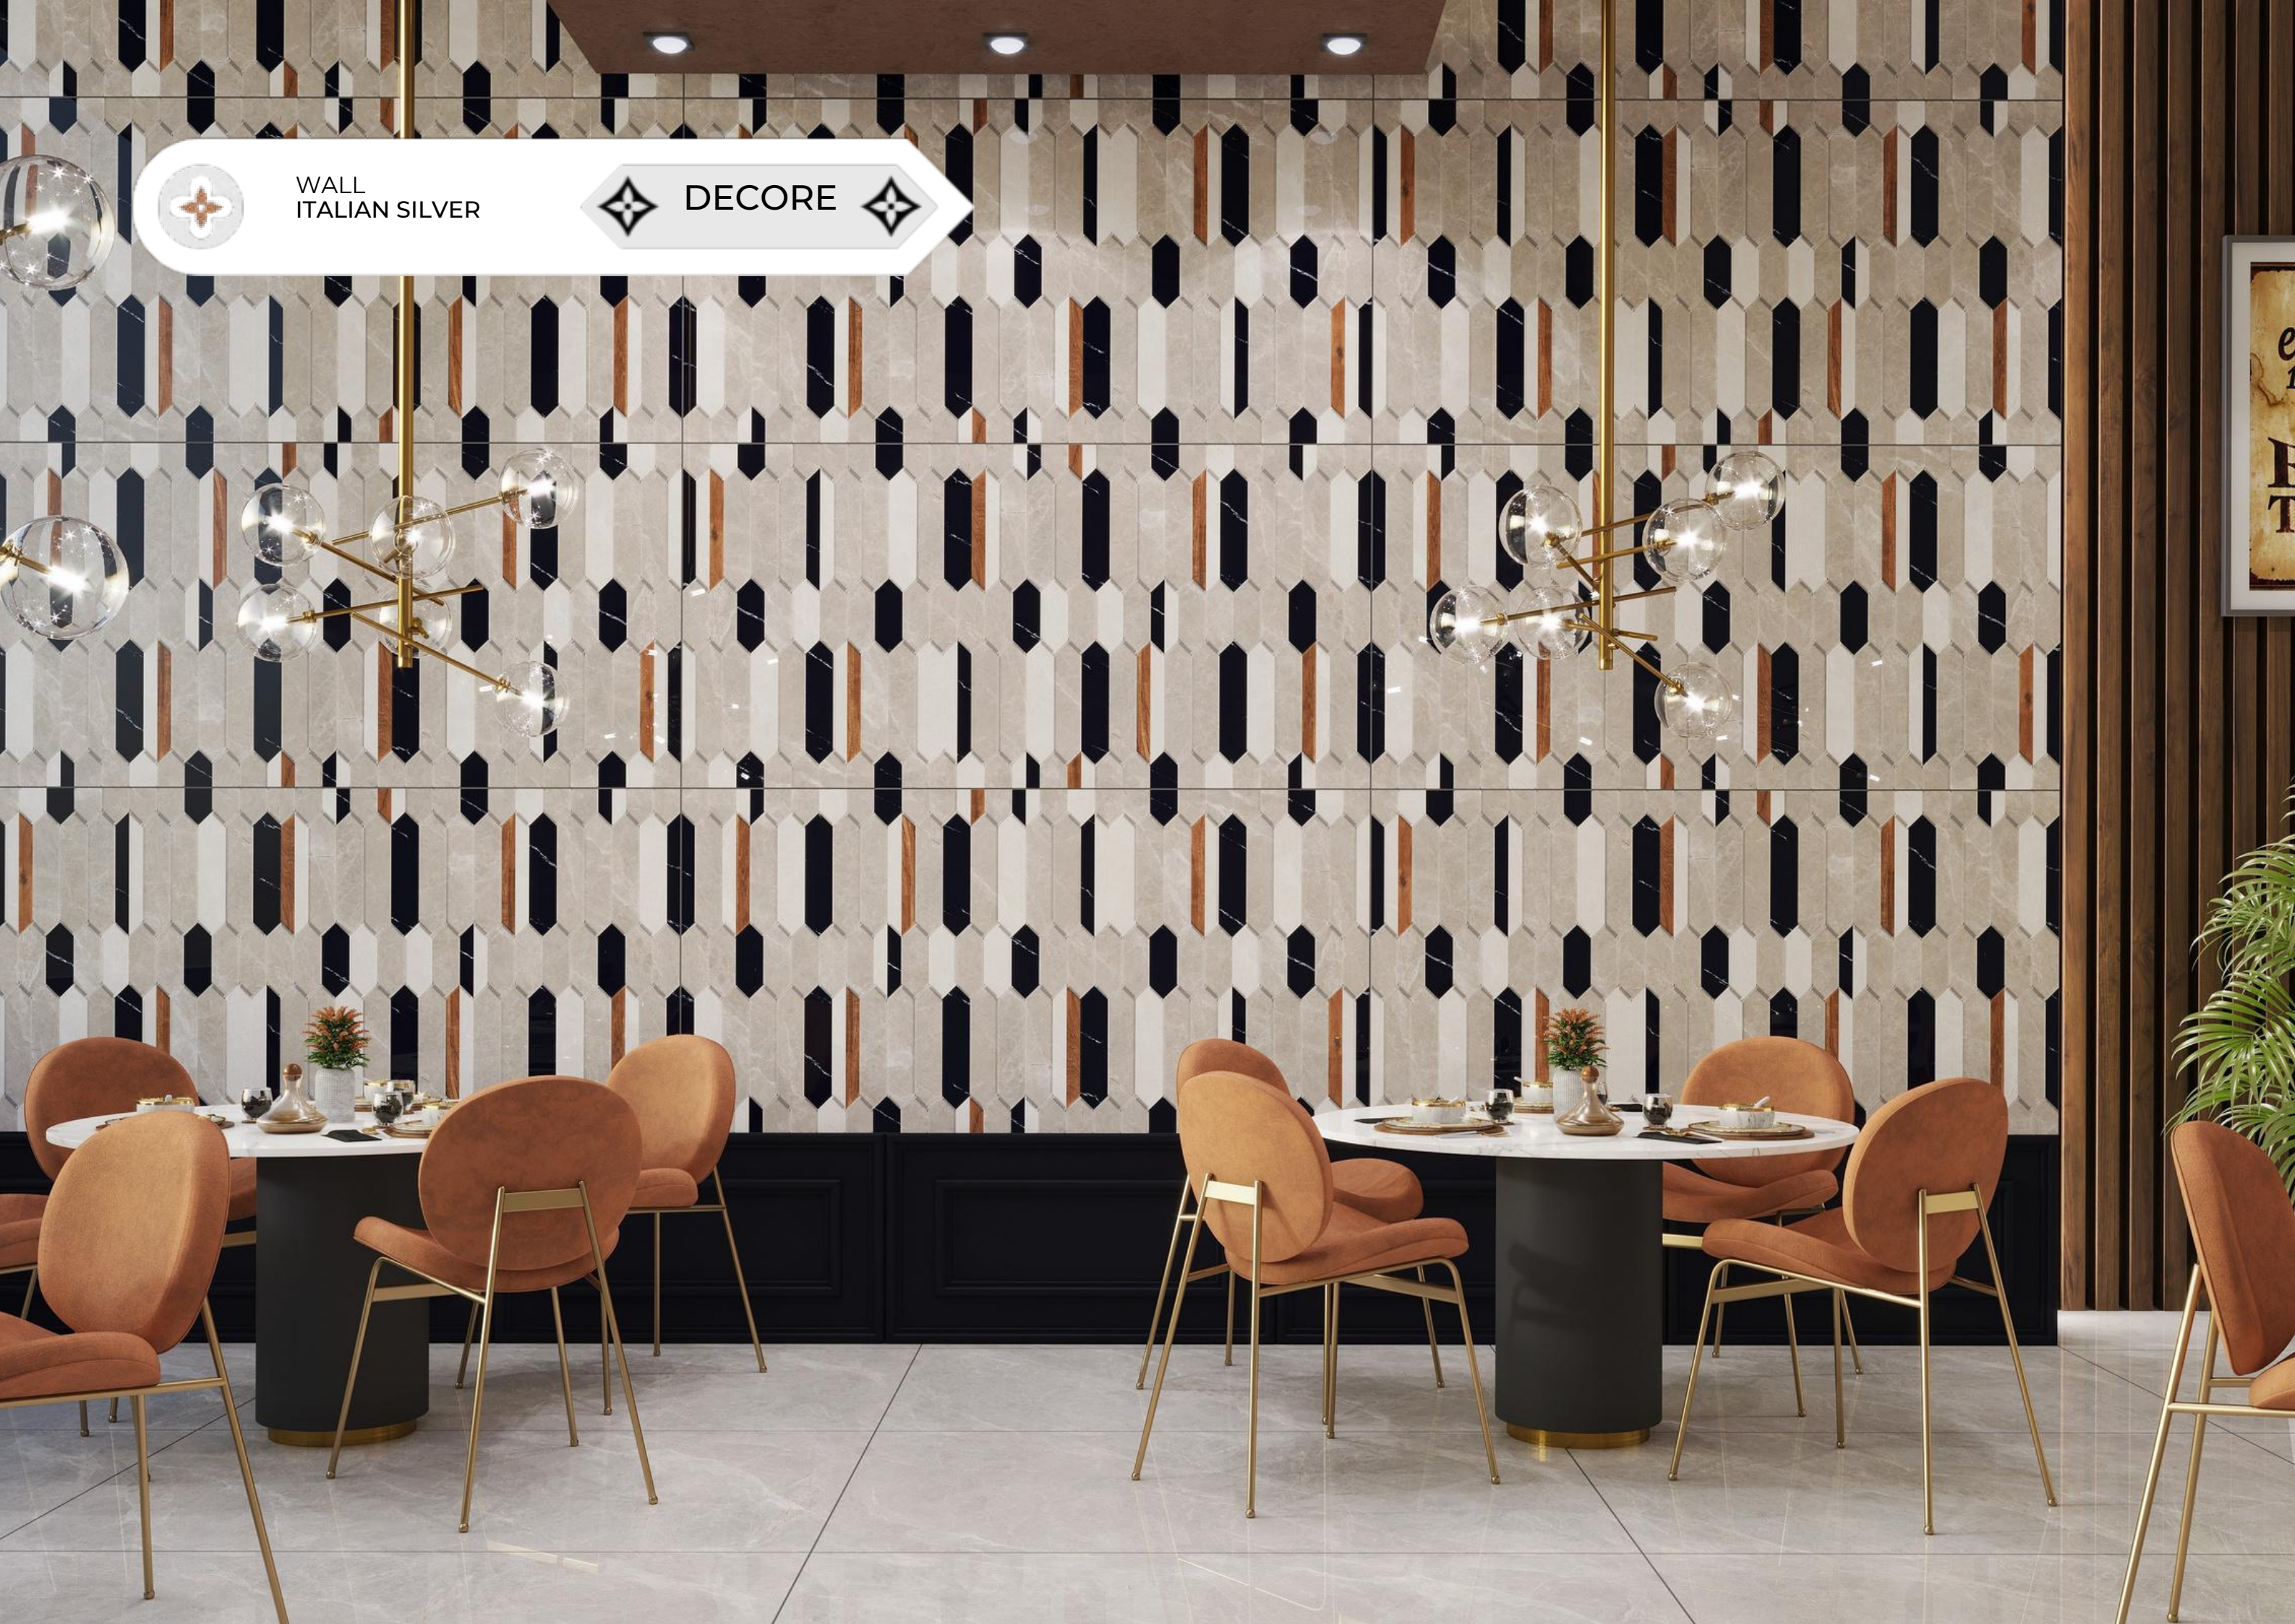

WALL
ITALIAN SILVER

DECORE