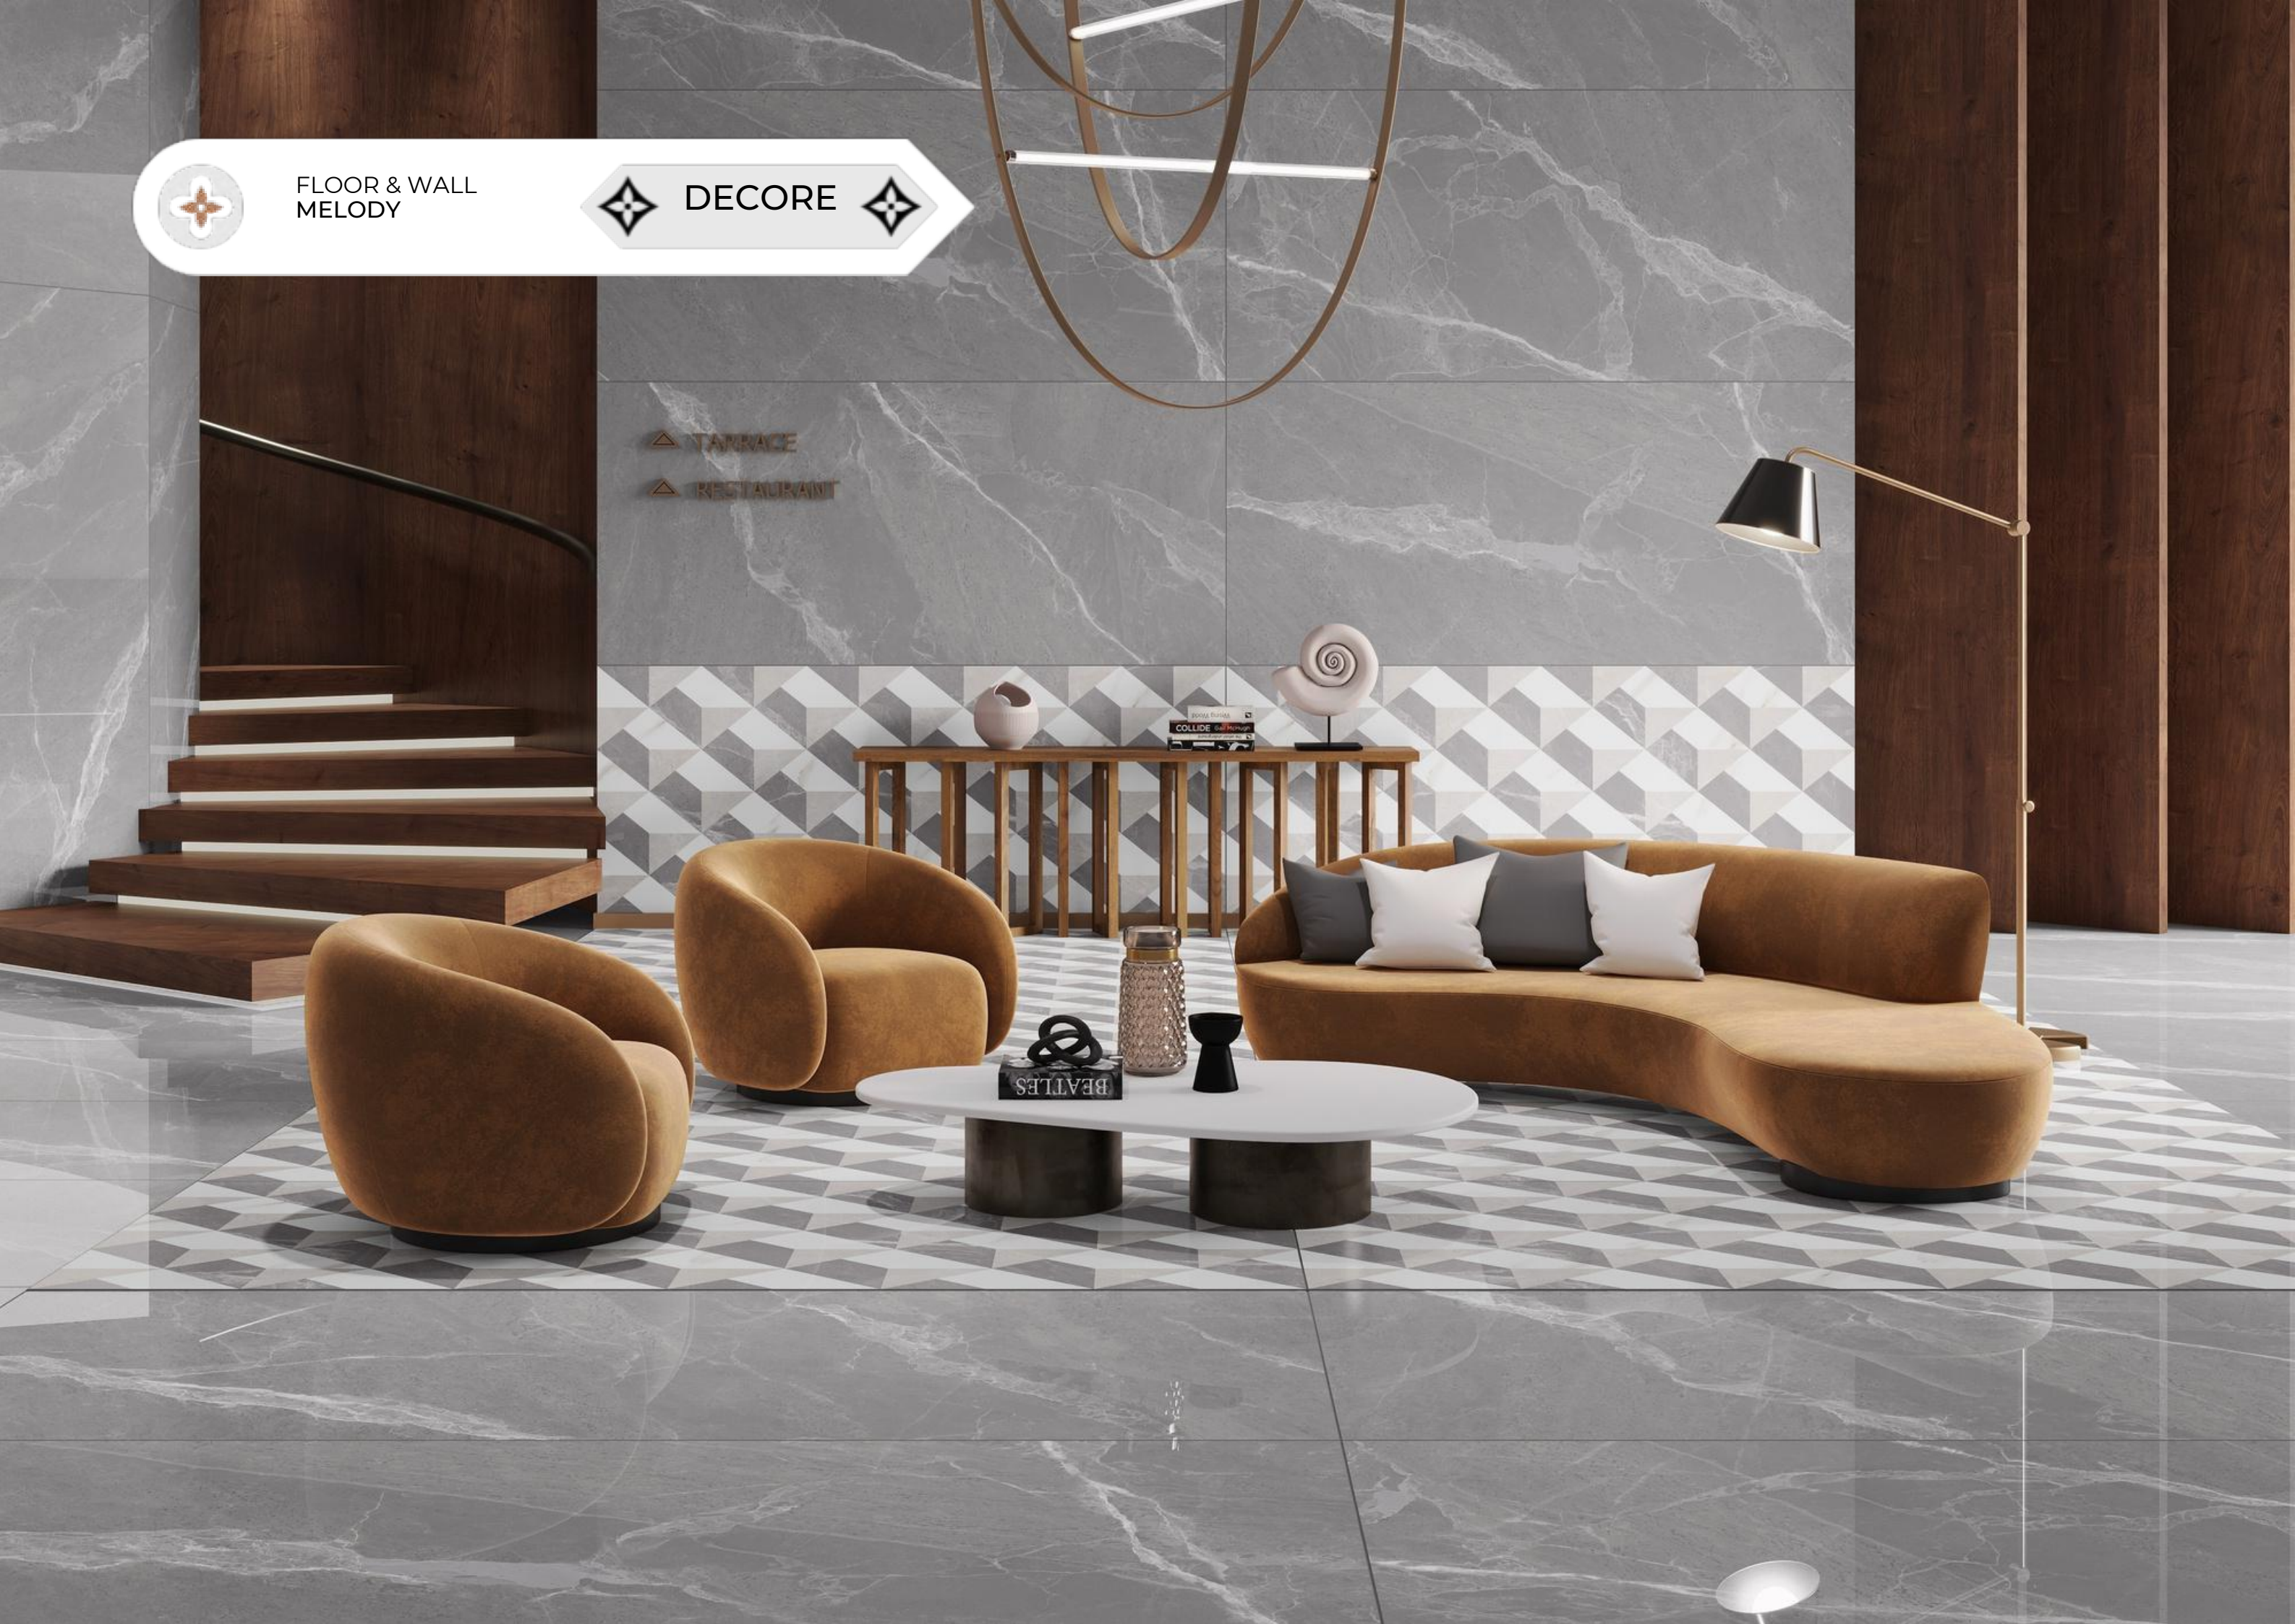

FLOOR & WALL
MELODY

DECORE

△ TERRACE
△ RESTAURANT