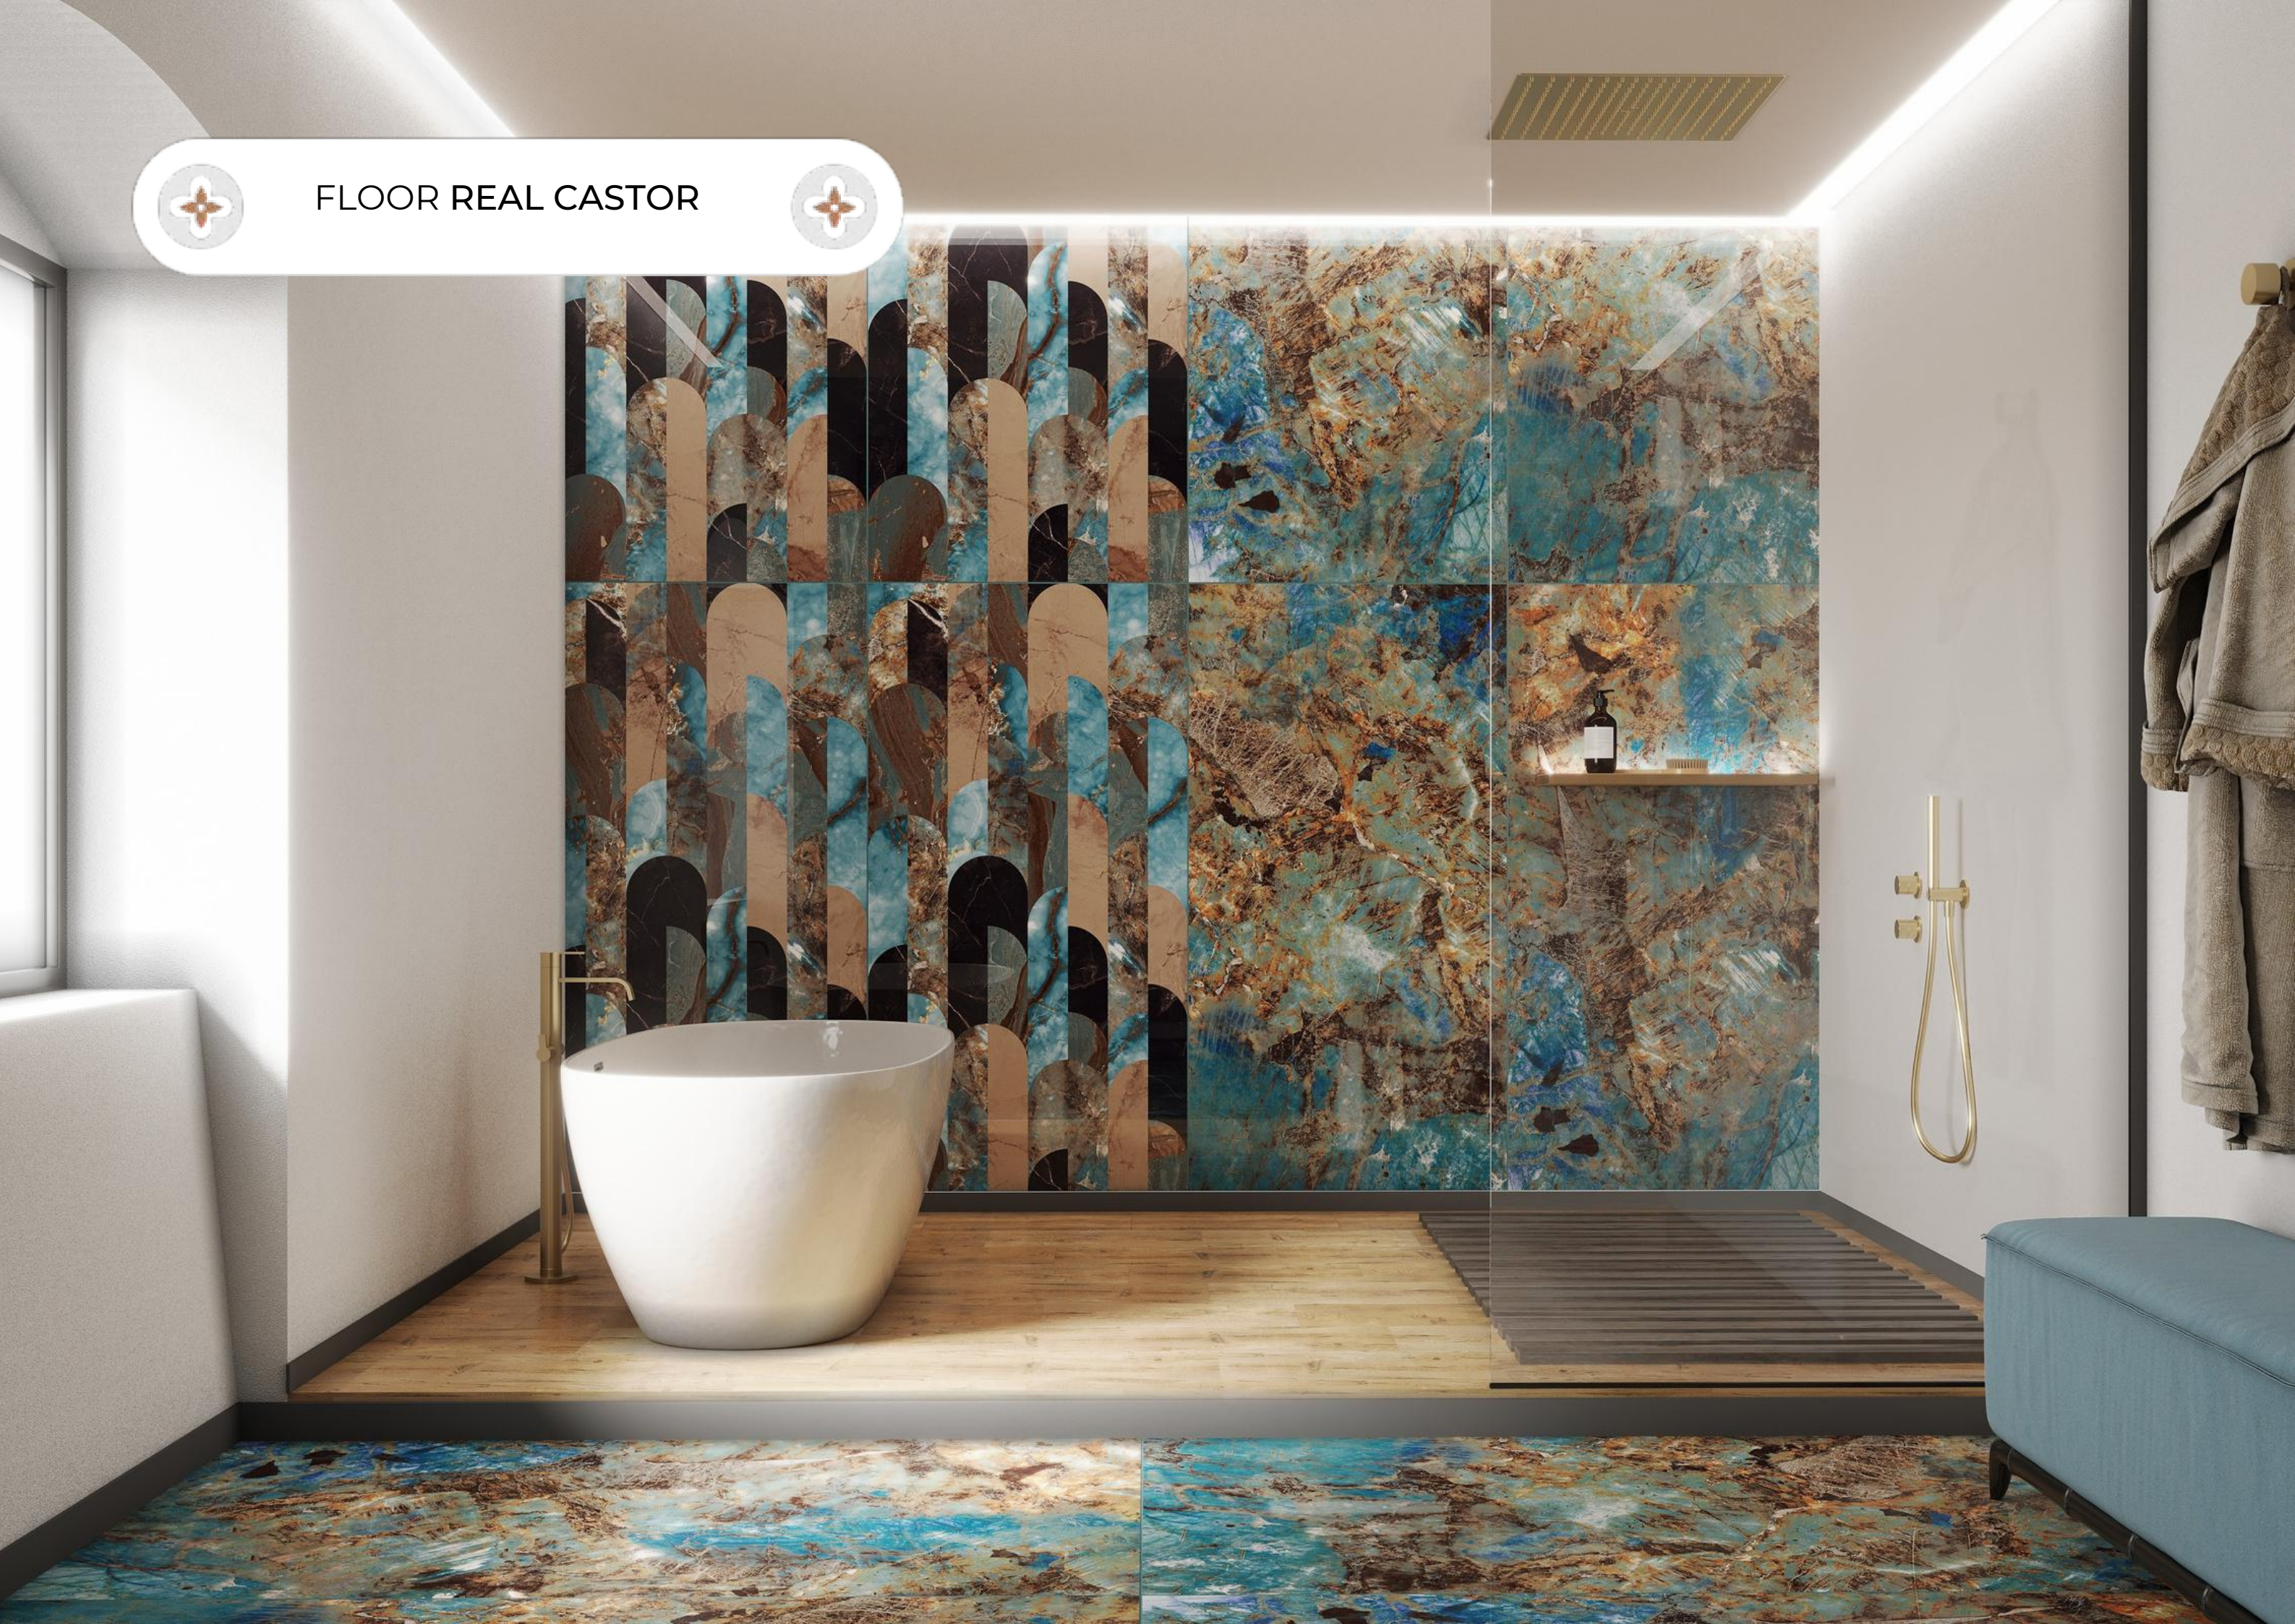

FLOOR REAL CASTOR